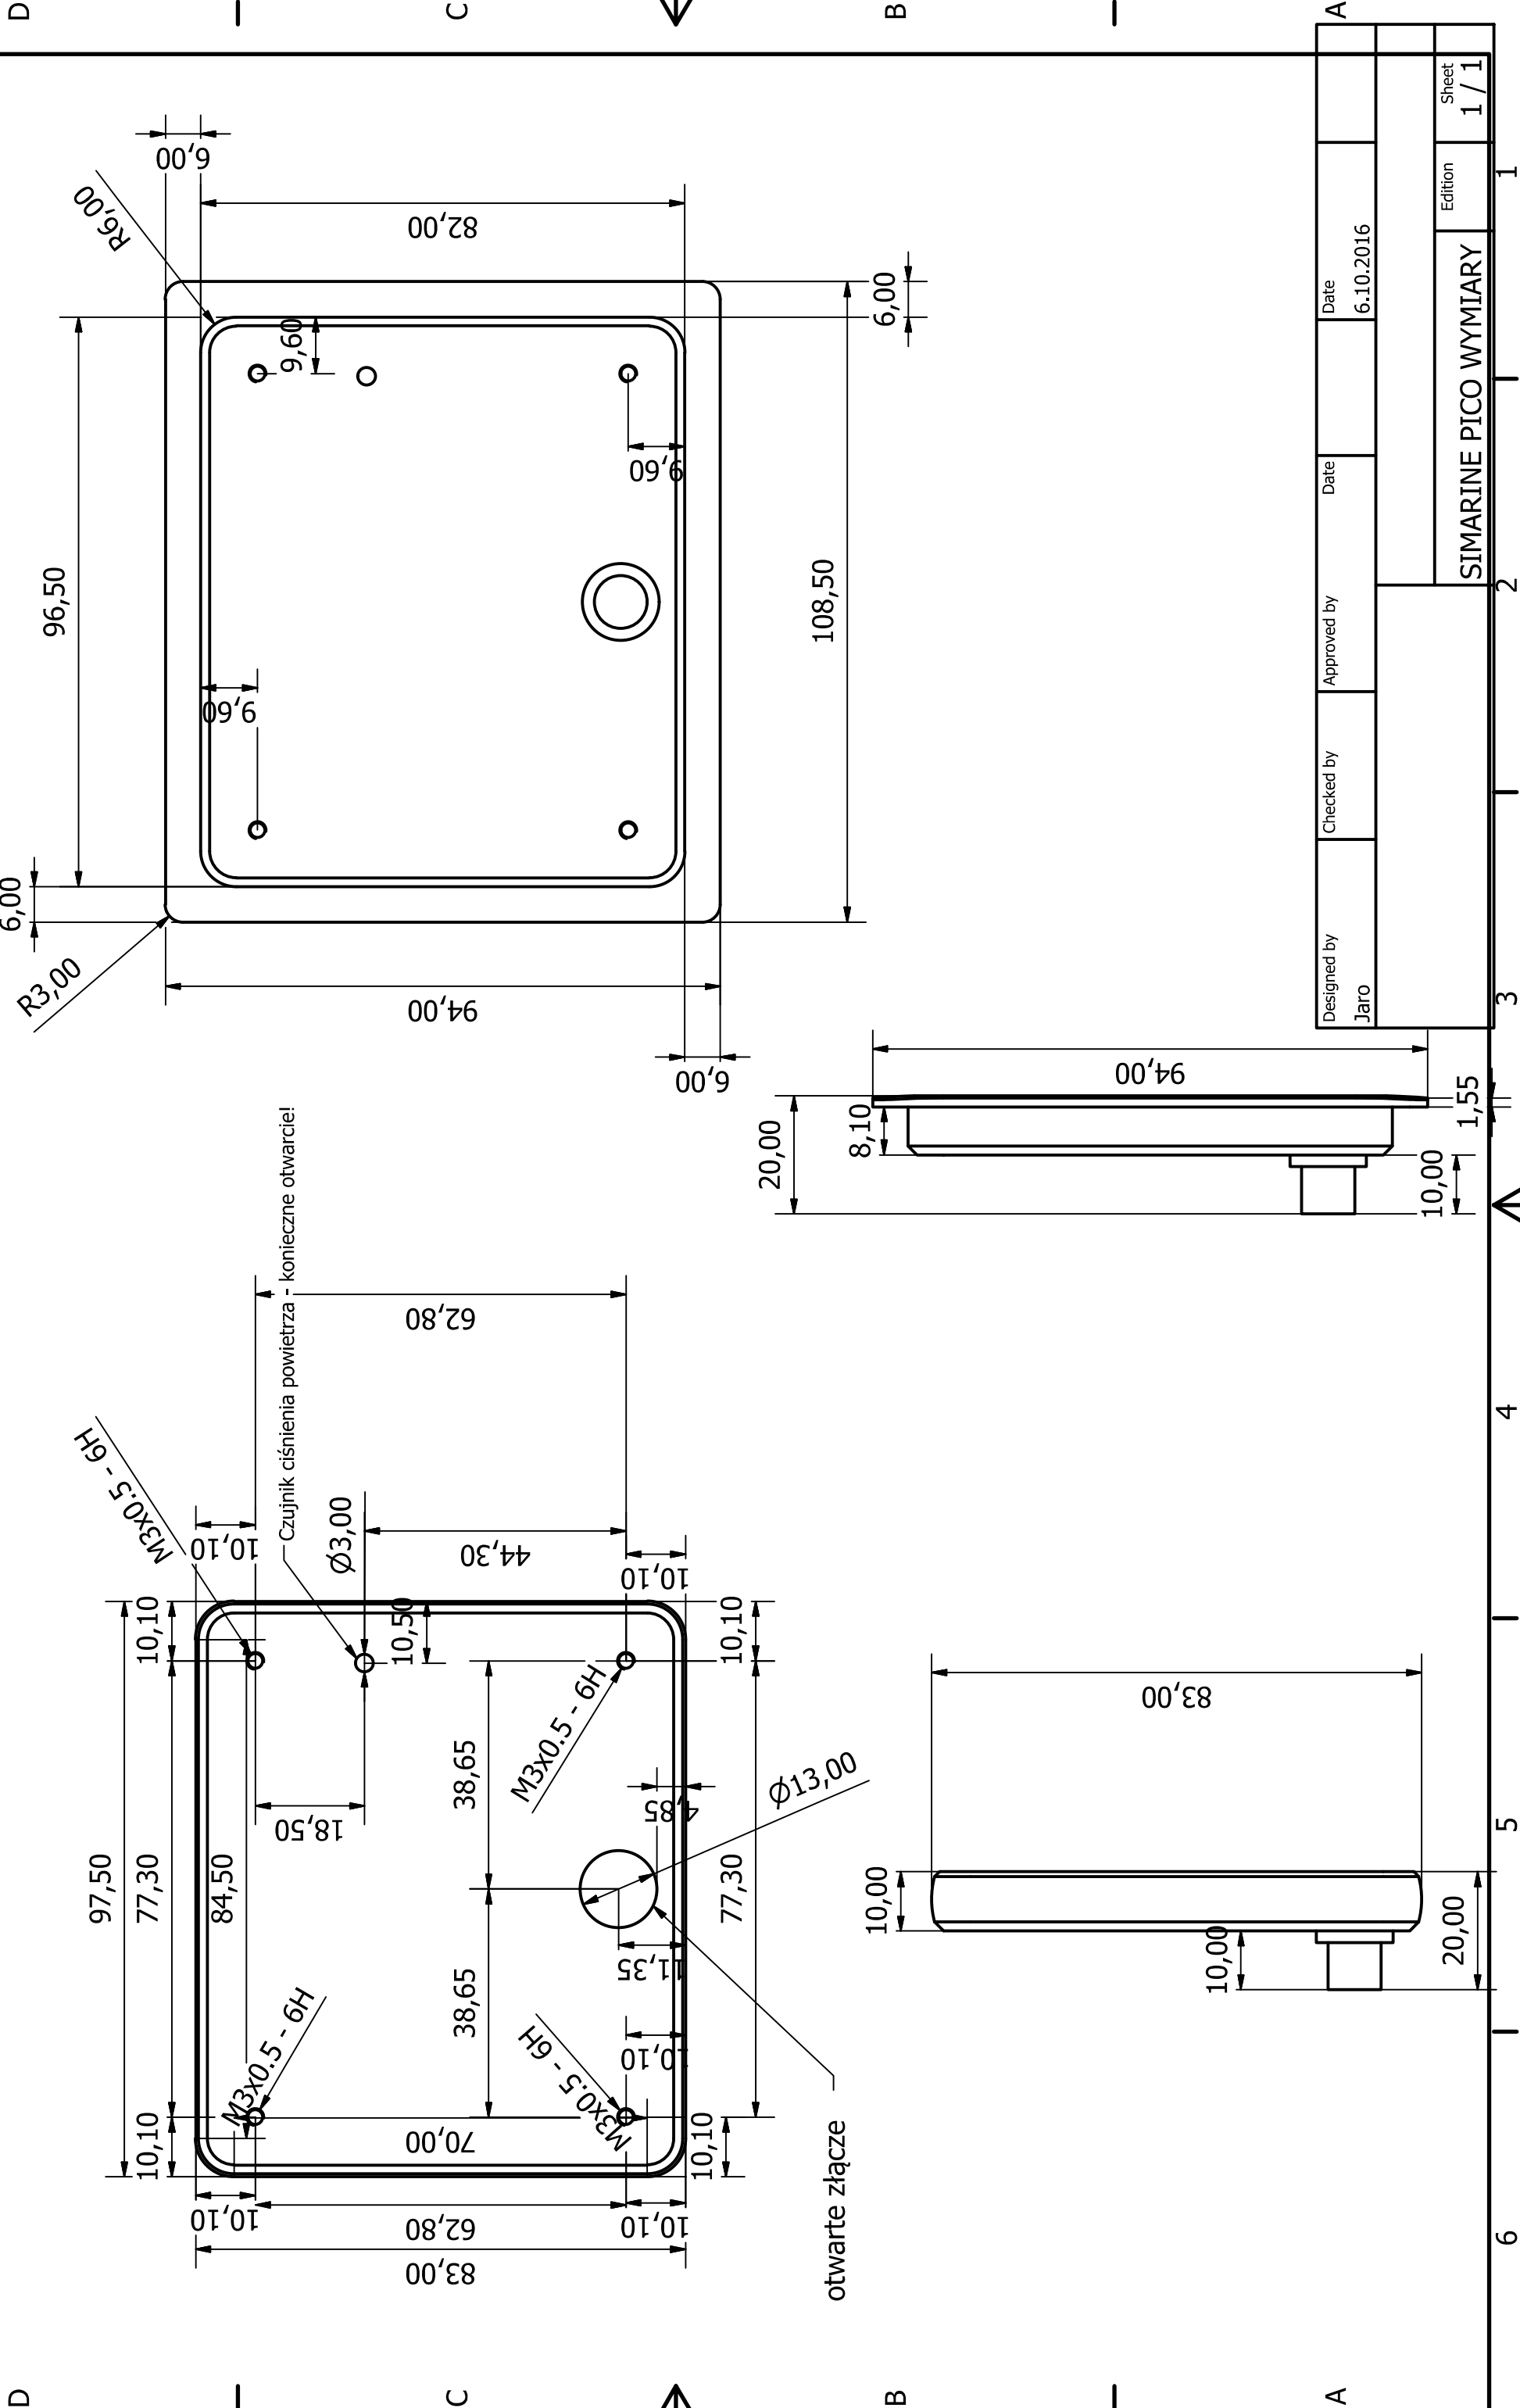

SIMARINE PICO

SIMARINE PICO PANEL

PANEL MONTAŻOWY

jednostka: mm

| | | | |
|------------------------------|------------|-------------|-------------------|
| Designed by Jaro | Checked by | Approved by | Date 6.10.2016 |
| SIMARINE PICO WYMIARY | | | |
| Edition | | | Sheet 1 / 1 |